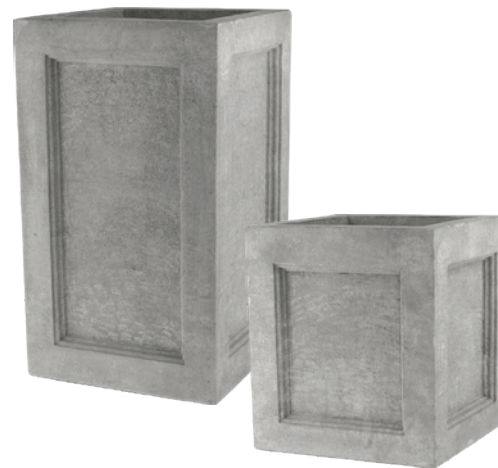

ASHFORD PEDESTAL

Cat#	Top ID	Ht.	Base	Wt.
JCS-86430	14.75"	17"	14.75"	181 lbs
JCS-86431	14.75"	26"	14.75"	288 lbs

Grey

Limestone

Graphite

Blue Mist

Conifer Green

Aqua Green

Sandstone

Cocoa

Terracotta

Desert Rose

FINISHES

Smooth Finish

Natural Finish

Choose your finish. The Smooth finish has been patched, blended, and sanded (additional charge). The Natural finish celebrates the art of imperfection with minor, natural pitting.

- Contemporary and traditional styles
- 6,000 PSI average mix design
- 10 colors, including grey and integrals
- 2 finishes and 2 sealer options
- Made in the U.S.A.