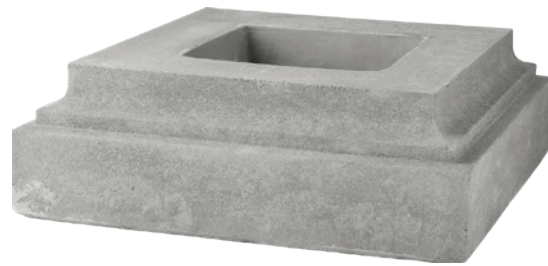

Cat#	Top ID	Ht.	Base	Wt.
JCS-86432	15.5"	6.5"	19"	120 lbs

Grey

Limestone

Graphite

Blue Mist

Conifer Green

Aqua Green

Sandstone

Cocoa

Terracotta

Desert Rose

FINISHES

Smooth Finish

Natural Finish

Choose your finish. The Smooth finish has been patched, blended, and sanded (additional charge). The Natural finish celebrates the art of imperfection with minor, natural pitting.

- Contemporary and traditional styles
- 6,000 PSI average mix design
- 10 colors, including grey and integrals
- 2 finishes and 2 sealer options
- Made in the U.S.A.